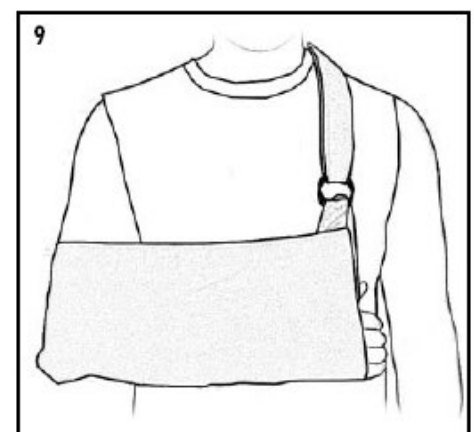

1. Separate the sizing strap from the sling.

2. Open the sling so that the sizes are showing and lay the sizing strap across the sling at the preferred size marking.

3. Fold the edge of the sling pocket over the sizing strap and secure.

4. Place arm in the sling pouch. The middle of the hand should rest over the sizing strap for proper support.

5. Wrap the thumb loop around the thumb and secure. The thumb should rest comfortably.

6. Pull the shoulder strap through the double ring and secure.

7. Adjust the shoulder strap as necessary to ensure a comfortable, functional fit.

8. The hand should rest inside the pocket. The thumb should rest within the thumb loop, with no uplift.

9. Finished application.