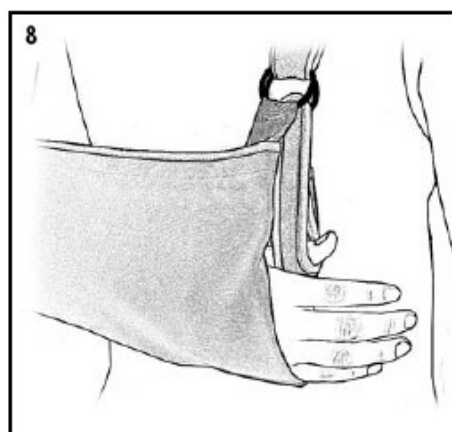

1. Separate the sizing strap from the sling.

2. Open the sling so that the sizes are showing and lay the sizing strap across the sling at the preferred size marking.

3. Fold the edge of the sling pocket over the sizing strap and secure.

4. Place arm in the sling pouch. The middle of the hand should rest over the sizing strap for proper support.

5. Wrap the thumb loop around the thumb and secure. The thumb should rest comfortably.

6. Pull the shoulder strap through the double ring and secure.

7. Adjust the shoulder strap as necessary to ensure a comfortable, functional fit.

8. The hand should rest inside the pocket. The thumb should rest within the thumb loop, with no uplift.

9. Finished application.