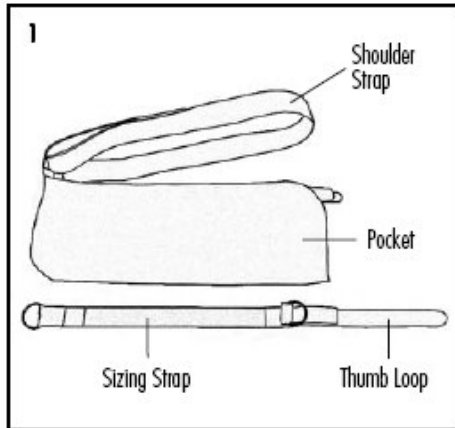

UNIVERSAL ARM SLING

- Sizing guide on the inside of the sling for quick and easy sizing
- 7" deep canvas pocket for comfortable support
- Black shows less soiling
- O Ring keeps strap centered
- Solid padded strap for comfort
- 53" long strap for maximum adjustability

Sizing guide

Order No.	Description
506	Universal Arm Sling

Arm Sling Sizing:
Universal, RIGHT or LEFT

HELY & WEBER
Innovative Supports

1185 East Main Street, Santa Paula, California 93060
California: 800.221.5465 National: 800.654.3241
Fax: 800.559.5975 www.hely-weber.com

1. Separate the sizing strap from the sling.

2. Open the sling so that the sizes are showing and lay the sizing strap across the sling at the preferred size marking.

3. Fold the edge of the sling pocket over the sizing strap and secure.

7. Adjust the shoulder strap as necessary to ensure a comfortable, functional fit.

8. The hand should rest inside the pocket. The thumb should rest within the thumb loop, with no uplift.

9. Finished application.