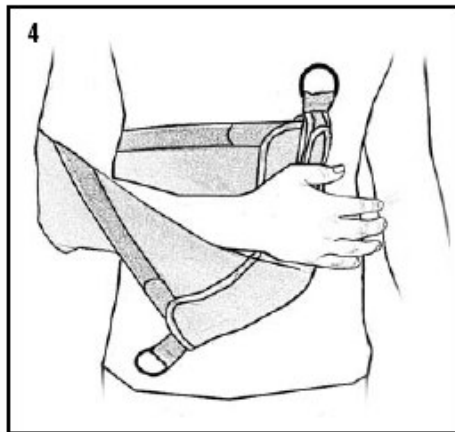

Warnings: Hand wash using a mild detergent and thoroughly rinse this brace. Please AIR DRY only. This device is not intended to prevent or eliminate the risk of injury. This device is designed for single patient usage. If you experience swelling, pain, or skin irritation, while the brace is on, immediately remove the brace and consult your prescribing practitioner.

1. Separate the sizing strap from the sling.

2. Open the sling so that the sizes are showing and lay the sizing strap across the sling at the preferred size marking.

3. Fold the edge of the sling pocket over the sizing strap and secure.

4. Place arm in the sling pouch. The middle of the hand should rest over the sizing strap for proper support.

5. Wrap the thumb loop around the thumb and secure. The thumb should rest comfortably.

6. Pull the shoulder strap through the double ring and secure.

7. Adjust the shoulder strap as necessary to ensure a comfortable, functional fit.

8. The hand should rest inside the pocket. The thumb should rest within the thumb loop, with no uplift.

9. Finished application.