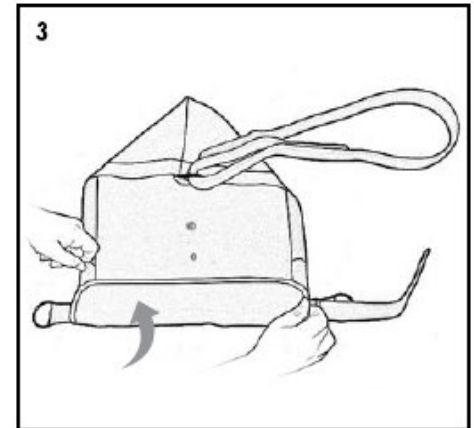

Sizing guide

Order No.	Description
506	Universal Arm Sling

Arm Sling Sizing:
Universal, RIGHT or LEFT

HELY & WEBER
Innovative Supports

1185 East Main Street, Santa Paula, California 93060
California: 800.221.5465 National: 800.654.3241
Fax: 800.559.5975 www.hely-weber.com

Universal Arm Sling

Application Instructions and Warnings: Please Read

Caution: Prior to application, please read this instruction carefully and thoroughly. Through proper application you will obtain the maximum performance of your brace.

1. Separate the sizing strap from the sling.

2. Open the sling so that the sizes are showing and lay the sizing strap across the sling at the preferred size marking.

3. Fold the edge of the sling pocket over the sizing strap and secure.

4. Place arm in the sling pouch. The middle of the hand should rest over the sizing strap for proper support.

5. Wrap the thumb loop around the thumb and secure. The thumb should rest comfortably.

6. Pull the shoulder strap through the double ring and secure.