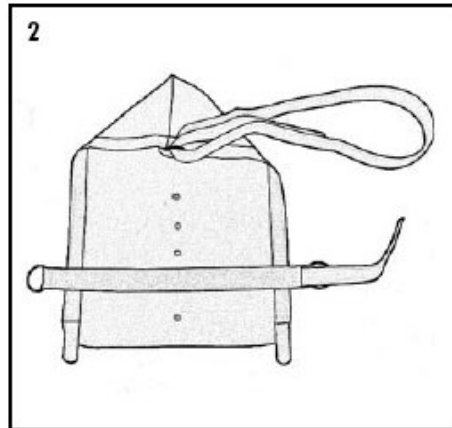

Sizing guide

Order No.	Description
506	Universal Arm Sling

Arm Sling Sizing:
Universal, RIGHT or LEFT

HELY & WEBER
Innovative Supports

1185 East Main Street, Santa Paula, California 93060
California: 800.221.5465 National: 800.654.3241
Fax: 800.559.5975 www.hely-weber.com

1. Separate the sizing strap from the sling.

2. Open the sling so that the sizes are showing and lay the sizing strap across the sling at the preferred size marking.

3. Fold the edge of the sling pocket over the sizing strap and secure.