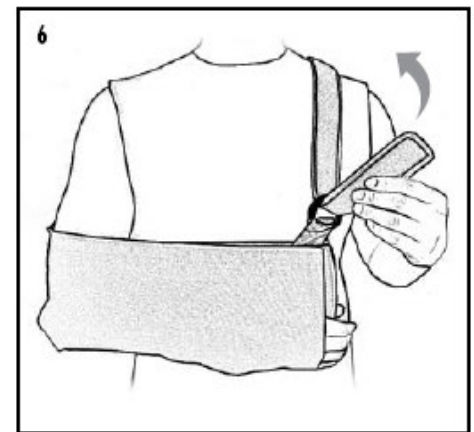

1. Separate the sizing strap from the sling.

2. Open the sling so that the sizes are showing and lay the sizing strap across the sling at the preferred size marking.

3. Fold the edge of the sling pocket over the sizing strap and secure.

4. Place arm in the sling pouch. The middle of the hand should rest over the sizing strap for proper support.

5. Wrap the thumb loop around the thumb and secure. The thumb should rest comfortably.

6. Pull the shoulder strap through the double ring and secure.

7. Adjust the shoulder strap as necessary to ensure a comfortable, functional fit.

8. The hand should rest inside the pocket. The thumb should rest within the thumb loop, with no uplift.

9. Finished application.