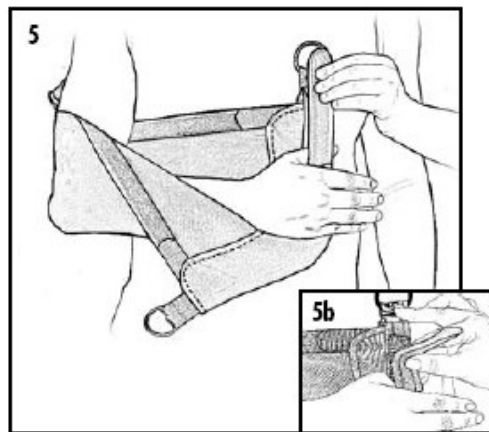

1. Separate the sizing strap from the sling.

2. Open the sling so that the sizes are showing and lay the sizing strap across the sling at the preferred size marking.

3. Fold the edge of the sling pocket over the sizing strap and secure.

4. Place arm in the sling pouch. The middle of the hand should rest over the sizing strap for proper support.

5. Wrap the thumb loop around the thumb and secure. The thumb should rest comfortably.

6. Pull the shoulder strap through the double ring and secure.

7. Adjust the shoulder strap as necessary to ensure a comfortable, functional fit.

8. The hand should rest inside the pocket. The thumb should rest within the thumb loop, with no uplift.

9. Finished application.