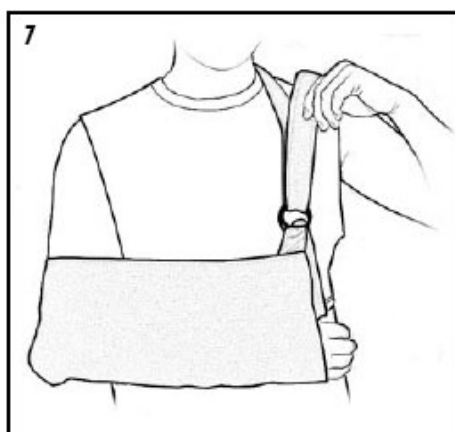

1. Separate the sizing strap from the sling.

2. Open the sling so that the sizes are showing and lay the sizing strap across the sling at the preferred size marking.

3. Fold the edge of the sling pocket over the sizing strap and secure.

4. Place arm in the sling pouch. The middle of the hand should rest over the sizing strap for proper support.

5. Wrap the thumb loop around the thumb and secure. The thumb should rest comfortably.

6. Pull the shoulder strap through the double ring and secure.

7. Adjust the shoulder strap as necessary to ensure a comfortable, functional fit.

8. The hand should rest inside the pocket. The thumb should rest within the thumb loop, with no uplift.

9. Finished application.