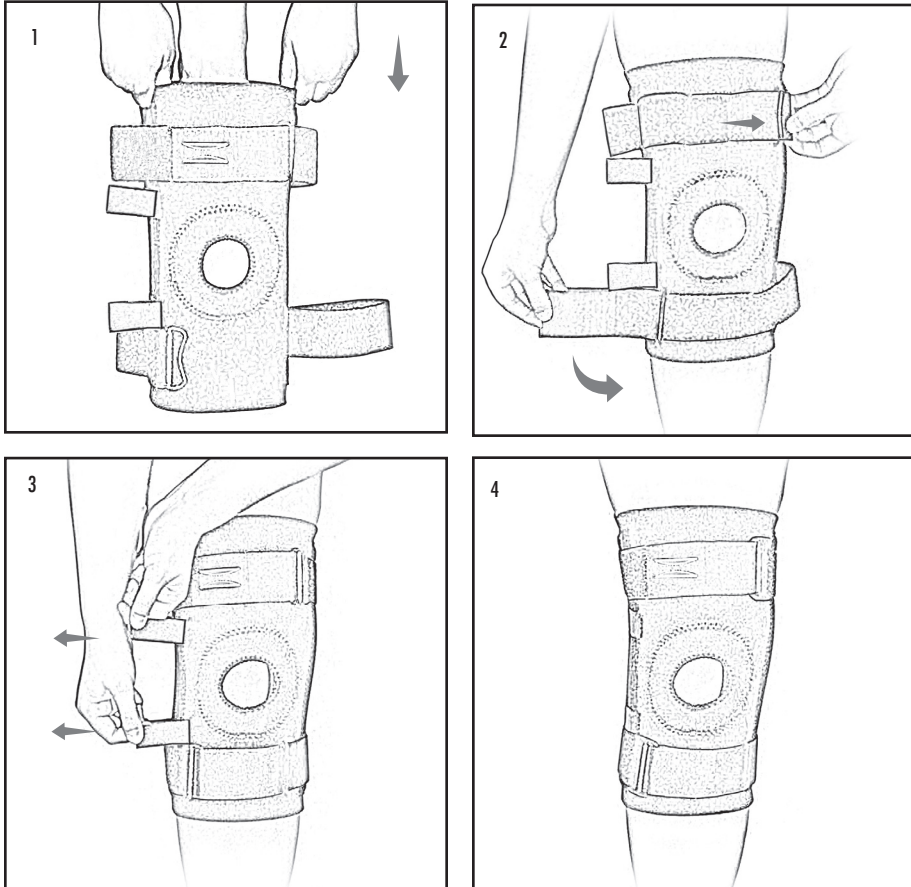

Kinetic Patella Stabilizer

3634

Warnings and Instructions: Review carefully, proper application is required

⚠ Warning: This device will not prevent or eliminate risk of injury. Do Not Overtighten. If swelling, pain, skin irritation, or an unusual reaction occurs, discontinue use immediately and consult your medical professional.

This device should not be worn by persons with known allergies to neoprene.

Care: Hand wash using mild soap. Rinse thoroughly. Air dry only. Do not tumble dry.

Kinetic Patella Stabilizer

3634

Warnings and Instructions: Review carefully, proper application is required

⚠ Warning: This device will not prevent or eliminate risk of injury. Do Not Overtighten. If swelling, pain, skin irritation, or an unusual reaction occurs, discontinue use immediately and consult your medical professional.