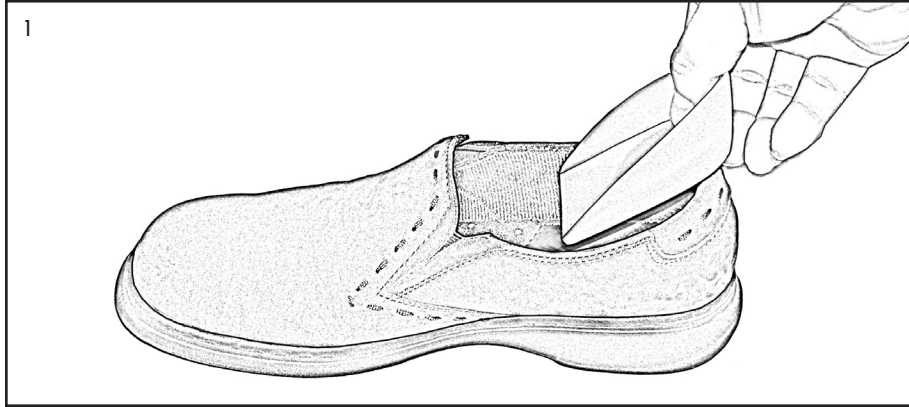

Silicone Heel Cups

327

Warnings and Instructions: Review carefully, proper application is required

⚠ Warning: This device will not prevent or eliminate risk of injury. Do Not Overtighten. If swelling, pain, skin irritation, or an unusual reaction occurs, discontinue use immediately and consult your medical professional.
Care: Hand wash using mild soap. Rinse thoroughly. Air dry only. Do not tumble dry.

1. Insert heel cups in the back of the shoe.

2. Note: Wear socks. Always use both heel cups.

Finished application

Silicone Heel Cups

327

Warnings and Instructions: Review carefully, proper application is required