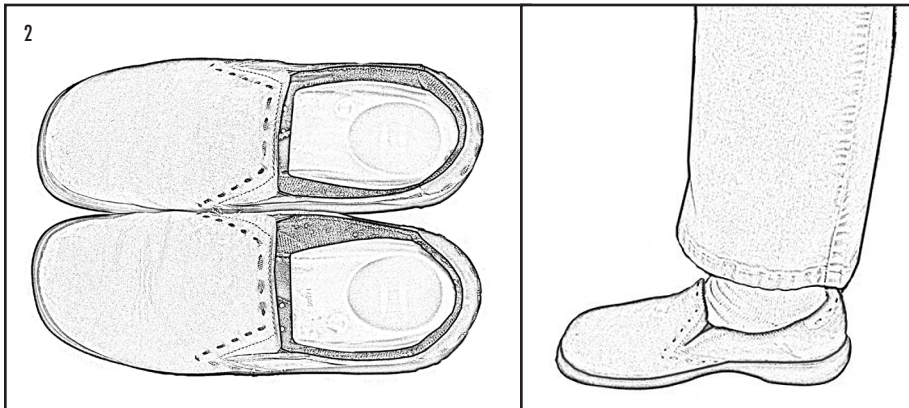

Silicone Heel Cups

327

Warnings and Instructions: Review carefully, proper application is required

⚠ Warning: This device will not prevent or eliminate risk of injury. Do Not Overtighten. If swelling, pain, skin irritation, or an unusual reaction occurs, discontinue use immediately and consult your medical professional.
Care: Hand wash using mild soap. Rinse thoroughly. Air dry only. Do not tumble dry.

1. Insert heel cups in the back of the shoe.

2. Note: Wear socks. Always use both heel cups.

Finished application

Silicone Heel Cups

327

Warnings and Instructions: Review carefully, proper application is required