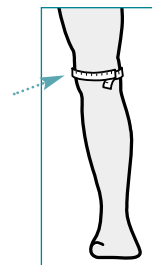

ROM Hinge flexion stop placement:

In 0°, 10°, 30°, 50°, 70°, 90° and 110° settings.

ROM Hinge extension stop placement:

In 0°, 10°, 30°, 50°, 70°, 90° and 110° settings.

The ROM hinge will also allow you to set it in full extension. (It should be noted that due to neoprene's four-way stretching character, care should be taken to insure that your patient does not drive through your pre-set stop.)

Neoprene condyle pads provide protection and comfort and reduce chaffing.

Moisture Escapes

Kuhl™ Neoprene - 1/8" perforated neoprene laminated between 2 nylon layers.

The perforations allow moisture to escape, allow the skin to remain dry, while acting as an insulator of body heat.

KUHL™ KNAPP™ KNEE SIZING:

Measure at mid-patella with leg fully extended.

- | | |
|---------------------|---------------------|
| XS: 10"-12" | Sm: 12"-14" |
| Med: 14"-16" | Lg: 16"-18" |
| XL: 18"-20" | XXL: 20"-22" |