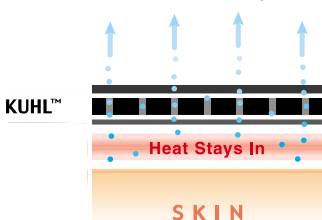

Open popliteal eliminates bunching, improves range of motion and cools the back of the knee.

Hinges are offset in the center to reduce condyle irritation

3 Hinge Options:

1. Flip Top Pin Stop Range Of Motion Hinge
2. Standard Polycentric Hinge
3. Heavy Polycentric Hinge

ROM Hinge flexion stop placement:

In 0°, 10°, 30°, 50°, 70°, 90° and 110° settings.

ROM Hinge extension stop placement:

In 0°, 10°, 30°, 50°, 70°, 90° and 110° settings.

The ROM hinge will also allow you to set it in full extension. (It should be noted that due to neoprene's four-way stretching character, care should be taken to insure that your patient does not drive through your pre-set stop.)

Neoprene condyle pads provide protection and comfort and reduce chaffing.

Moisture Escapes

Kuhl™ Neoprene - 1/8" perforated neoprene laminated between 2 nylon layers.

The perforations allow moisture to escape, allow the skin to remain dry, while acting as an insulator of body heat.